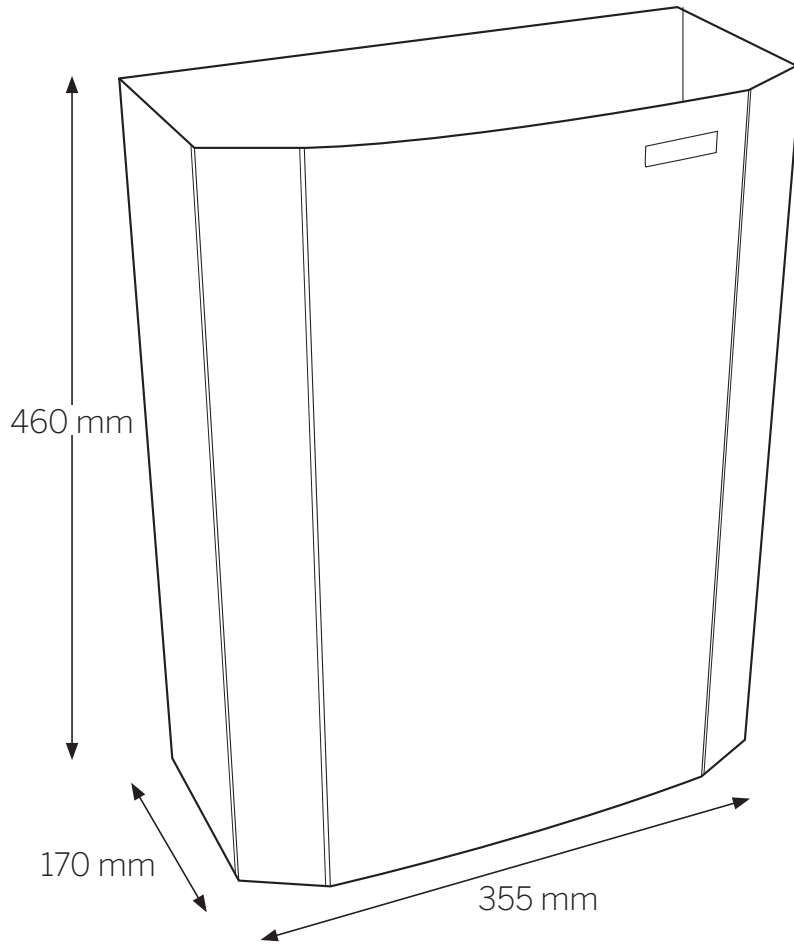

900771, 900788

KATRIN Waste Bin – Metal

For cleaning instructions, please visit katrin.com