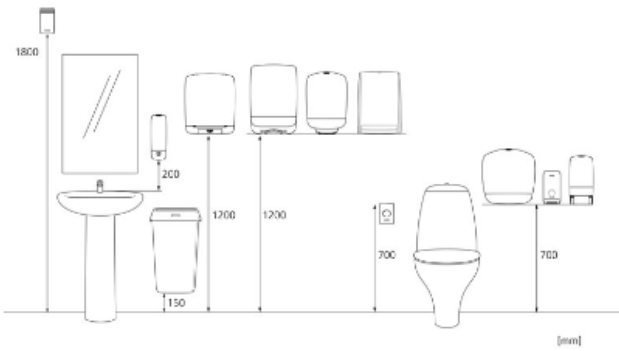

Katrin Inclusive System Toilet Dispenser With Core Catcher - White

90144

- Holds two Katrin System toilet rolls
- Seamless dispensing with drop-down roll system and adjustable roll brake
- Easy and quick to refill
- Can be refilled while the second roll is in use, so tissue is always available
- 1360 - 1836 sheets, depending on paper quality
- Two versions available: with or without core catcher
- Better paper accessibility at the front of the dispenser opening
- The lock can be used with or without a key
- No searching around inside the dispenser opening for the loose end of the paper roll
- Main raw materials of major plastic parts and lock: ABS (Acrylonitrile butadiene styrene), PC (polycarbonate), POM (polyoxymethylene)
- Katrin Inclusive dispensers are resistant to high temperatures

Product / Consumer pack

x 154 mm

y 402 mm

z 174 mm

White

0.912 kg

Transport pack

x 410 mm

z 1200 mm

72

106.654 kg

6414300090151

Measurements and installing

Related products

103424
**Katrin Classic
System Toilet 800
ECO**

156159
**Katrin Basic System
Toilet**