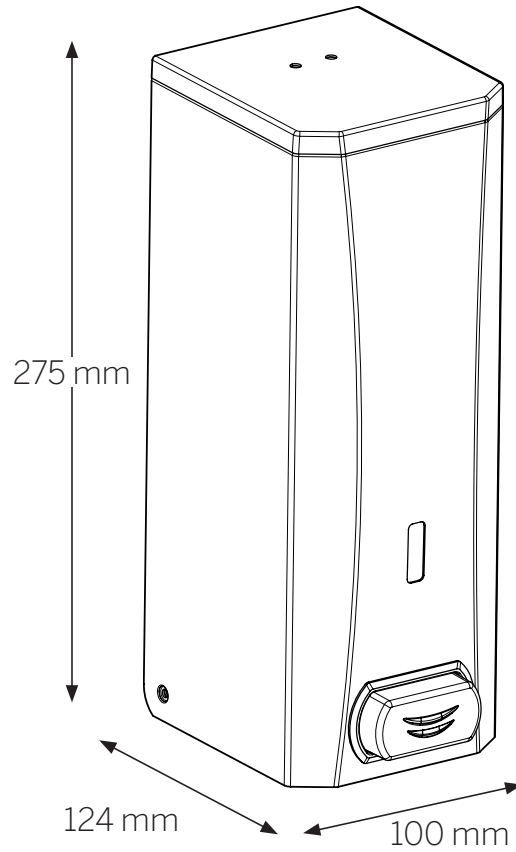

993063, 982517

KATRIN Soap Dispenser – Metal

For cleaning instructions, please visit katrin.com