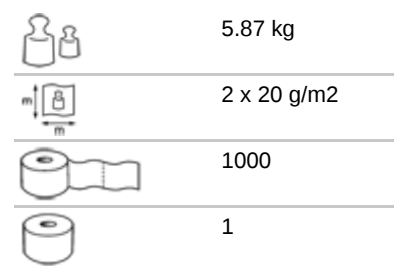

Product / Consumer pack