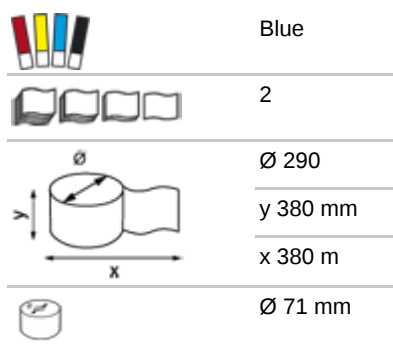

Product / Consumer pack

Transport pack

Transport pallet