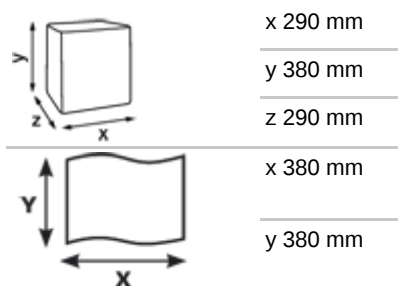

Product / Consumer pack