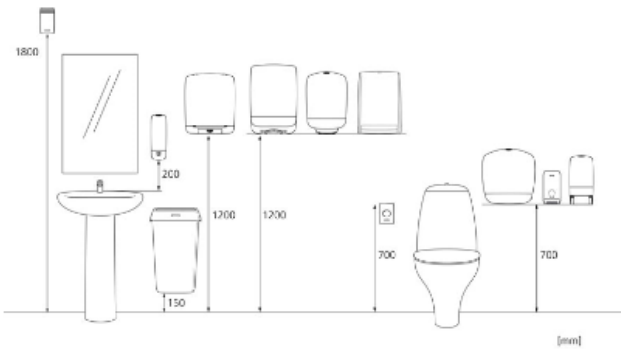

y 1235 mm

z 1200 mm

315

151.15 kg

6414300092193

Measurements and installing

Related products

954311
**Katrin Toilet Seat
 Sanitizer 500 ml**