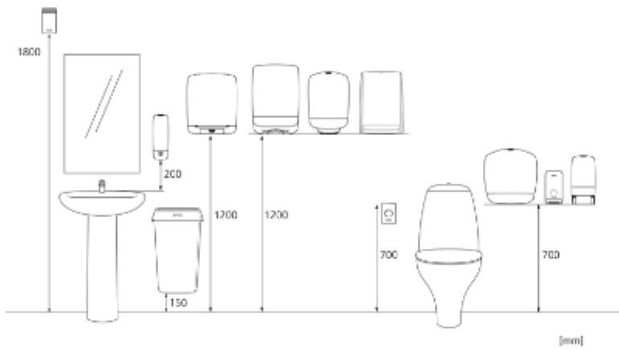

### Product / Consumer pack

x 239 mm  
y 245 mm  
z 151 mm

Black

0.75 kg

### Measurements and installing