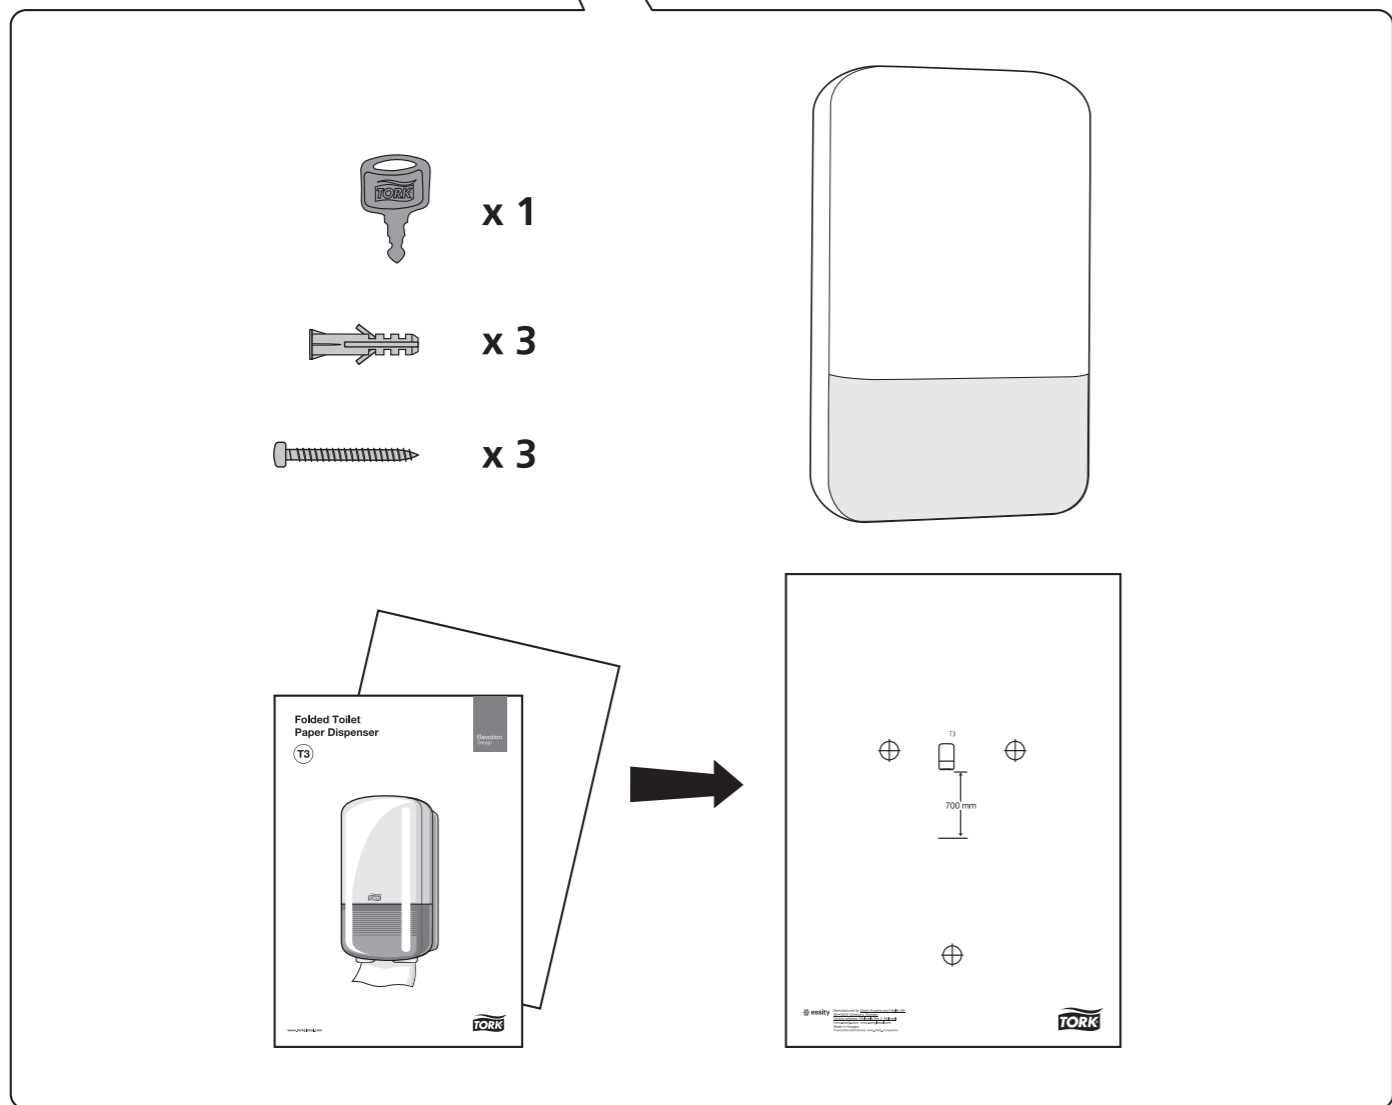

# Folded Toilet Paper Dispenser

T3

Elevation  
Design

2.

3.

4.

1.

2.

3.

-  x 3
-  x 3

4.

1.