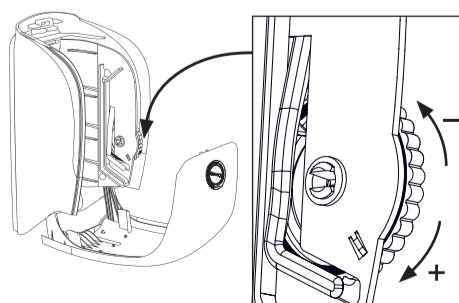

**104582/104605
Katrin System Toilet Dispenser**

Click key out from the back plate

Open with key
(Position – key needed and turn right)

Easy opening
(Position – turn left with key once, then no key needed to open dispenser)

Push and pull to open

300

Roll Brake Settings

Turn upwards to decrease roll breaking

Turn downwards to increase roll breaking

INSTALLATION GUIDE KATRIN SYSTEM TOILET DISPENSER
SCALE 1:1