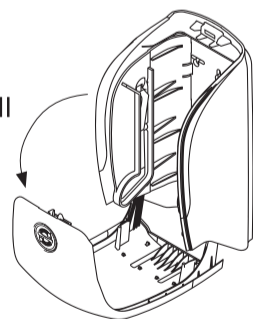

**104582/104605
Katrin System Toilet Dispenser**

Click key out from the back plate

Open with key
(Position – key needed and turn right)

Easy opening
(Position – turn left with key once, then no key needed to open dispenser)

Push and pull to open

300

Roll Brake Settings

Turn upwards to decrease roll breaking

Turn downwards to increase roll breaking

INSTALLATION GUIDE KATRIN SYSTEM TOILET DISPENSER
SCALE 1:1