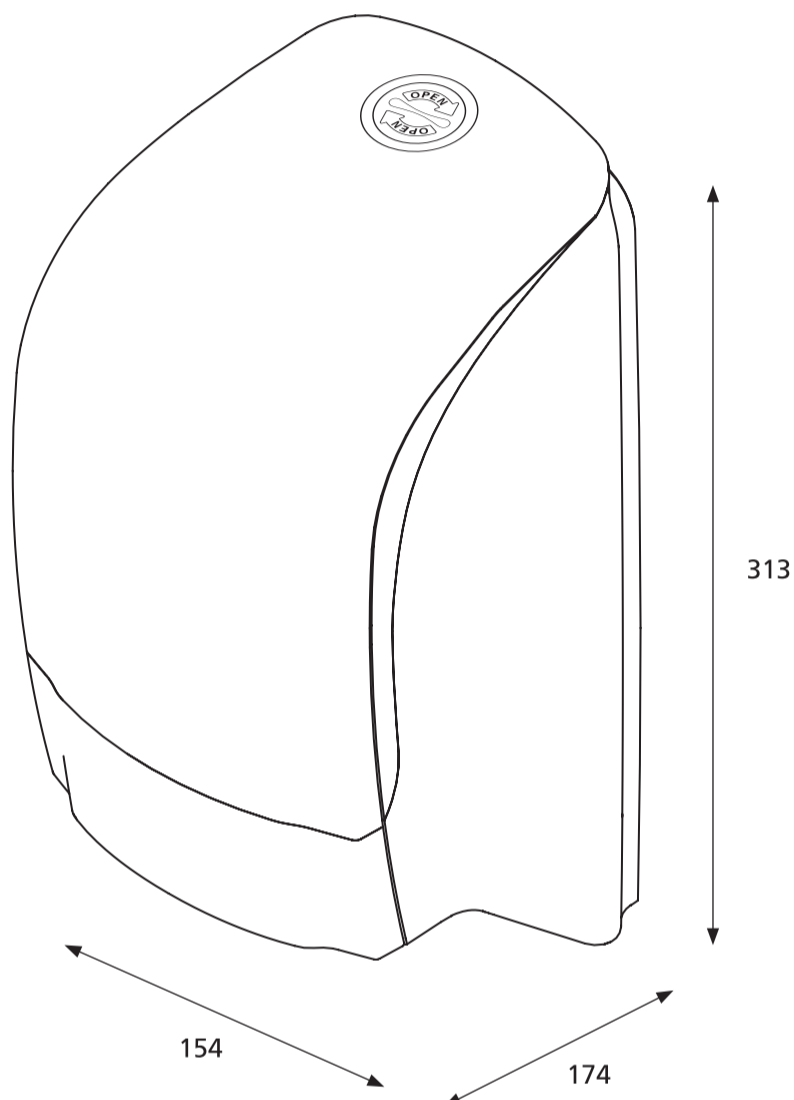

**104582/104605
Katrin System Toilet Dispenser**

Click key out from the back plate

Open with key
(Position – key needed and turn right)

Easy opening
(Position – turn left with key once, then no key needed to open dispenser)

Push and pull to open

300

Roll Brake Settings

Turn upwards to decrease roll breaking

Turn downwards to increase roll breaking

INSTALLATION GUIDE KATRIN SYSTEM TOILET DISPENSER
SCALE 1:1