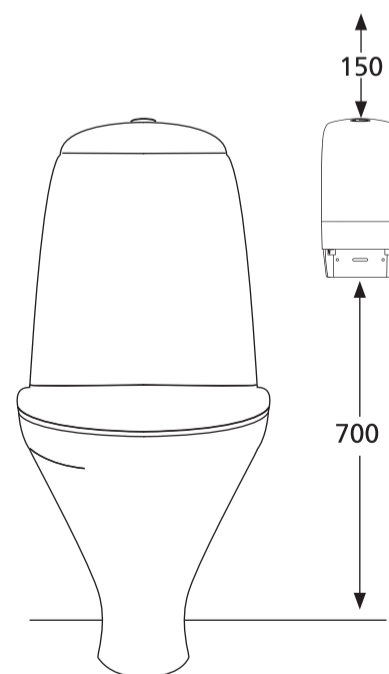

**104582/104605
Katrin System Toilet Dispenser**

Click key out from the back plate

Open with key
(Position – key needed and turn right)

Easy opening
(Position – turn left with key once, then no key needed to open dispenser)

Push and pull to open

300

Roll Brake Settings

Turn upwards to decrease roll breaking

Turn downwards to increase roll breaking

INSTALLATION GUIDE KATRIN SYSTEM TOILET DISPENSER
SCALE 1:1